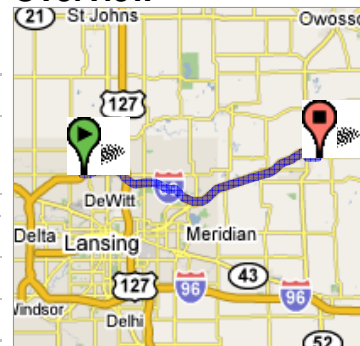

Start **DeWitt Public Schools: High School**
3100 W Clark Rd, Lansing, MI 48906

Notes Perry High School

End **2275 W Britton Rd**
Perry, MI 48872

Travel **21.6 mi (about 22 mins)**

Directions

- | | |
|--|---------------------------|
| 1. Head east from W Clark Rd | 0.6 mi
1 min |
| ← 2. Turn left at S DeWitt Rd | 365 ft |
| → 3. Turn right into the I-69 E entry ramp to Flint | 19.4 mi
16 mins |
| ... | |
| 4. Take the M-52 exit 105 to Perry/Owosso | 0.4 mi |
| → 5. Turn right at M-52 | 0.1 mi |
| 6. Continue on N Main St | 0.1 mi |
| ← 7. Turn left at W Britton Rd | 0.9 mi
1 min |
| 8. Arrive at 2275 W Britton Rd
Perry, MI 48872 | |

These directions are for planning purposes only. You may find that construction projects, traffic, or other events may cause road conditions to differ from the map results.

Map data ©2006 NAVTEQ™

Overview

Start

End

Map data ©2006 NAVTEQ™